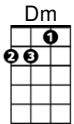

CHORDS USED IN THIS SONG

"Walkin' After Midnight" by Patsy Cline

Verse 1:

I go out [C]walking after
[C7]midnight,
Out in the [F]moonlight just
[Dm]like we used to [G]do,
I'm always [C]walking after
[F]midnight [G]searching for
[C]you. [G]

Verse 2:

I walk for [C]miles along the
[C7]highway,
Well that's just [F]my way of
[Dm]saying I love [G]you,
I'm always [C]walking after
[F]midnight [G]searching for
[C]you. [C7]

Chorus:

I stopped to [F]see a weeping
willow,
Crying on his pillow, [C]maybe
he's crying for me.
And [F]as the skies turn gloomy,
Night winds whisper to me, I'm
[C]lonesome as I can [G]be.