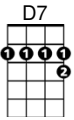

**CHORDS USED IN THIS SONG**

**"By the Light of the Silvery Moon"** by Gus Edwards and Edward Madden

**Verse 1:**

By the [C]light of the  
 Silvery [D7]Moon  
 I want to [G7]spoon.  
 To my honey I'll [C]croon  
 [C#dim]love's [G7]tune.  
 Honey [C]moon, keep a  
 shining in  
 [F]Ju-[A7]-u-[Dm]-une.  
 Your [A7]sil[Dm]v'ry  
 [C]beams will [D7]bring  
 love [C]dreams.  
 We'll be [Am]cuddling  
 [E7]soo-[E7-5]-oo-[A7]-oon  
 [D7]  
 By the [C]sil[G7]v'ry  
 [C]moon.

**Verse 2:**

By the [C]light  
*Not the [Cdim]dark, but*  
*the [C]light,*  
 Of the Silvery [D7]Moon  
*Not the [Ddim]sun, but*  
*the [D7]moon*  
 I want to [G7]spoon.  
*Not [C#dim]knife, but*  
 [G7]spoon  
 To my honey I'll [C]croon  
 [C#dim]love's [G7]tune.  
 Honey [C]moon,  
*Not the [Cdim]sun, but*  
*the [C]moon*  
 Keep a-shining in  
 [F]Ju-[A7]-u-[Dm]-une.  
 Your [A7]sil[Dm]v'ry  
 [C]beams will [D7]bring  
 love [C]dreams.  
 We'll be [Am]cuddling  
 [E7]soo-[E7-5]-oo-[A7]-oon  
 [D7]  
 By the [C]sil[G7]v'ry  
 [C]moon.