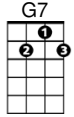

**CHORDS USED IN THIS SONG**

**"By the Light of the Silvery Moon"** by Gus Edwards and Edward Madden

**Verse 1:**

By the [C]light of the  
 Silvery [D7]Moon  
 I want to [G7]spoon.  
 To my honey I'll [C]croon  
 [C#dim]love's [G7]tune.  
 Honey [C]moon, keep a  
 shining in  
 [F]Ju-[A7]-u-[Dm]-une.  
 Your [A7]sil[Dm]v'ry  
 [C]beams will [D7]bring  
 love [C]dreams.  
 We'll be [Am]cuddling  
 [E7]soo-[E7-5]-oo-[A7]-oon  
 [D7]  
 By the [C]sil[G7]v'ry  
 [C]moon.

**Verse 2:**

By the [C]light  
*Not the [Cdim]dark, but*  
*the [C]light,*  
 Of the Silvery [D7]Moon  
*Not the [Ddim]sun, but*  
*the [D7]moon*  
 I want to [G7]spoon.  
*Not [C#dim]knife, but*  
 [G7]spoon  
 To my honey I'll [C]croon  
 [C#dim]love's [G7]tune.  
 Honey [C]moon,  
*Not the [Cdim]sun, but*  
*the [C]moon*  
 Keep a-shining in  
 [F]Ju-[A7]-u-[Dm]-une.  
 Your [A7]sil[Dm]v'ry  
 [C]beams will [D7]bring  
 love [C]dreams.  
 We'll be [Am]cuddling  
 [E7]soo-[E7-5]-oo-[A7]-oon  
 [D7]  
 By the [C]sil[G7]v'ry  
 [C]moon.