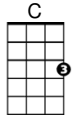

**CHORDS USED IN THIS SONG**

**"By the Light of the Silvery Moon"** by Gus Edwards and Edward Madden

**Verse 1:**

By the [C]light of the  
 Silvery [D7]Moon  
 I want to [G7]spoon.  
 To my honey I'll [C]croon  
 [C#dim]love's [G7]tune.  
 Honey [C]moon, keep a  
 shining in  
 [F]Ju-[A7]-u-[Dm]-une.  
 Your [A7]sil[Dm]v'ry  
 [C]beams will [D7]bring  
 love [C]dreams.  
 We'll be [Am]cuddling  
 [E7]soo-[E7-5]-oo-[A7]-oon  
 [D7]  
 By the [C]sil[G7]v'ry  
 [C]moon.

**Verse 2:**

By the [C]light  
*Not the [Cdim]dark, but*  
*the [C]light,*  
 Of the Silvery [D7]Moon  
*Not the [Ddim]sun, but*  
*the [D7]moon*  
 I want to [G7]spoon.  
*Not [C#dim]knife, but*  
 [G7]spoon  
 To my honey I'll [C]croon  
 [C#dim]love's [G7]tune.  
 Honey [C]moon,  
*Not the [Cdim]sun, but*  
*the [C]moon*  
 Keep a-shining in  
 [F]Ju-[A7]-u-[Dm]-une.  
 Your [A7]sil[Dm]v'ry  
 [C]beams will [D7]bring  
 love [C]dreams.  
 We'll be [Am]cuddling  
 [E7]soo-[E7-5]-oo-[A7]-oon  
 [D7]  
 By the [C]sil[G7]v'ry  
 [C]moon.