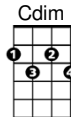

**CHORDS USED IN THIS SONG**

**"By the Light of the Silvery Moon"** by Gus Edwards and Edward Madden

**Verse 1:**

By the [C]light of the  
 Silvery [D7]Moon  
 I want to [G7]spoon.  
 To my honey I'll [C]croon  
 [C#dim]love's [G7]tune.  
 Honey [C]moon, keep a  
 shining in  
 [F]Ju-[A7]-u-[Dm]-une.  
 Your [A7]sil[Dm]v'ry  
 [C]beams will [D7]bring  
 love [C]dreams.  
 We'll be [Am]cuddling  
 [E7]soo-[E7-5]-oo-[A7]-oon  
 [D7]  
 By the [C]sil[G7]v'ry  
 [C]moon.

**Verse 2:**

By the [C]light  
*Not the [Cdim]dark, but*  
*the [C]light,*  
 Of the Silvery [D7]Moon  
*Not the [Ddim]sun, but*  
*the [D7]moon*  
 I want to [G7]spoon.  
*Not [C#dim]knife, but*  
 [G7]spoon  
 To my honey I'll [C]croon  
 [C#dim]love's [G7]tune.  
 Honey [C]moon,  
*Not the [Cdim]sun, but*  
*the [C]moon*  
 Keep a-shining in  
 [F]Ju-[A7]-u-[Dm]-une.  
 Your [A7]sil[Dm]v'ry  
 [C]beams will [D7]bring  
 love [C]dreams.  
 We'll be [Am]cuddling  
 [E7]soo-[E7-5]-oo-[A7]-oon  
 [D7]  
 By the [C]sil[G7]v'ry  
 [C]moon.