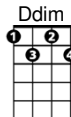

**CHORDS USED IN THIS SONG**

**"By the Light of the Silvery Moon"** by Gus Edwards and Edward Madden

**Verse 1:**

By the [C]light of the  
 Silvery [D7]Moon  
 I want to [G7]spoon.  
 To my honey I'll [C]croon  
 [C#dim]love's [G7]tune.  
 Honey [C]moon, keep a  
 shining in  
 [F]Ju-[A7]-u-[Dm]-une.  
 Your [A7]sil[Dm]v'ry  
 [C]beams will [D7]bring  
 love [C]dreams.  
 We'll be [Am]cuddling  
 [E7]soo-[E7-5]-oo-[A7]-oon  
 [D7]  
 By the [C]sil[G7]v'ry  
 [C]moon.

**Verse 2:**

By the [C]light  
*Not the [Cdim]dark, but*  
*the [C]light,*  
 Of the Silvery [D7]Moon  
*Not the [Ddim]sun, but*  
*the [D7]moon*  
 I want to [G7]spoon.  
*Not [C#dim]knife, but*  
 [G7]spoon  
 To my honey I'll [C]croon  
 [C#dim]love's [G7]tune.  
 Honey [C]moon,  
*Not the [Cdim]sun, but*  
*the [C]moon*  
 Keep a-shining in  
 [F]Ju-[A7]-u-[Dm]-une.  
 Your [A7]sil[Dm]v'ry  
 [C]beams will [D7]bring  
 love [C]dreams.  
 We'll be [Am]cuddling  
 [E7]soo-[E7-5]-oo-[A7]-oon  
 [D7]  
 By the [C]sil[G7]v'ry  
 [C]moon.