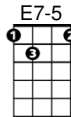

**CHORDS USED IN THIS SONG**

**"By the Light of the Silvery Moon"** by Gus Edwards and Edward Madden

**Verse 1:**

By the [C]light of the  
 Silvery [D7]Moon  
 I want to [G7]spoon.  
 To my honey I'll [C]croon  
 [C#dim]love's [G7]tune.  
 Honey [C]moon, keep a  
 shining in  
 [F]Ju-[A7]-u-[Dm]-une.  
 Your [A7]sil[Dm]v'ry  
 [C]beams will [D7]bring  
 love [C]dreams.  
 We'll be [Am]cuddling  
 [E7]soo-[E7-5]-oo-[A7]-oon  
 [D7]  
 By the [C]sil[G7]v'ry  
 [C]moon.

**Verse 2:**

By the [C]light  
*Not the [Cdim]dark, but*  
*the [C]light,*  
 Of the Silvery [D7]Moon  
*Not the [Ddim]sun, but*  
*the [D7]moon*  
 I want to [G7]spoon.  
*Not [C#dim]knife, but*  
 [G7]spoon  
 To my honey I'll [C]croon  
 [C#dim]love's [G7]tune.  
 Honey [C]moon,  
*Not the [Cdim]sun, but*  
*the [C]moon*  
 Keep a-shining in  
 [F]Ju-[A7]-u-[Dm]-une.  
 Your [A7]sil[Dm]v'ry  
 [C]beams will [D7]bring  
 love [C]dreams.  
 We'll be [Am]cuddling  
 [E7]soo-[E7-5]-oo-[A7]-oon  
 [D7]  
 By the [C]sil[G7]v'ry  
 [C]moon.