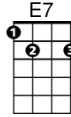

**CHORDS USED IN THIS SONG**

**"By the Light of the Silvery Moon"** by Gus Edwards and Edward Madden

**Verse 1:**

By the [C]light of the  
 Silvery [D7]Moon  
 I want to [G7]spoon.  
 To my honey I'll [C]croon  
 [C#dim]love's [G7]tune.  
 Honey [C]moon, keep a  
 shining in  
 [F]Ju-[A7]-u-[Dm]-une.  
 Your [A7]sil[Dm]v'ry  
 [C]beams will [D7]bring  
 love [C]dreams.  
 We'll be [Am]cuddling  
 [E7]soo-[E7-5]-oo-[A7]-oon  
 [D7]  
 By the [C]sil[G7]v'ry  
 [C]moon.

**Verse 2:**

By the [C]light  
*Not the [Cdim]dark, but*  
*the [C]light,*  
 Of the Silvery [D7]Moon  
*Not the [Ddim]sun, but*  
*the [D7]moon*  
 I want to [G7]spoon.  
*Not [C#dim]knife, but*  
 [G7]spoon  
 To my honey I'll [C]croon  
 [C#dim]love's [G7]tune.  
 Honey [C]moon,  
*Not the [Cdim]sun, but*  
*the [C]moon*  
 Keep a-shining in  
 [F]Ju-[A7]-u-[Dm]-une.  
 Your [A7]sil[Dm]v'ry  
 [C]beams will [D7]bring  
 love [C]dreams.  
 We'll be [Am]cuddling  
 [E7]soo-[E7-5]-oo-[A7]-oon  
 [D7]  
 By the [C]sil[G7]v'ry  
 [C]moon.