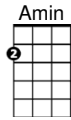

**CHORDS USED IN THIS SONG**

**"By the Light of the Silvery Moon"** by Gus Edwards and Edward Madden

**Verse 1:**

By the [C]light of the  
 Silvery [D7]Moon  
 I want to [G7]spoon.  
 To my honey I'll [C]croon  
 [C#dim]love's [G7]tune.  
 Honey [C]moon, keep a  
 shining in  
 [F]Ju-[A7]-u-[Dm]-une.  
 Your [A7]sil[Dm]v'ry  
 [C]beams will [D7]bring  
 love [C]dreams.  
 We'll be [Am]cuddling  
 [E7]soo-[E7-5]-oo-[A7]-oon  
 [D7]  
 By the [C]sil[G7]v'ry  
 [C]moon.

**Verse 2:**

By the [C]light  
*Not the [Cdim]dark, but*  
*the [C]light,*  
 Of the Silvery [D7]Moon  
*Not the [Ddim]sun, but*  
*the [D7]moon*  
 I want to [G7]spoon.  
*Not [C#dim]knife, but*  
 [G7]spoon  
 To my honey I'll [C]croon  
 [C#dim]love's [G7]tune.  
 Honey [C]moon,  
*Not the [Cdim]sun, but*  
*the [C]moon*  
 Keep a-shining in  
 [F]Ju-[A7]-u-[Dm]-une.  
 Your [A7]sil[Dm]v'ry  
 [C]beams will [D7]bring  
 love [C]dreams.  
 We'll be [Am]cuddling  
 [E7]soo-[E7-5]-oo-[A7]-oon  
 [D7]  
 By the [C]sil[G7]v'ry  
 [C]moon.