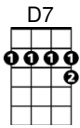

**CHORDS USED IN THIS "Down by the Riverside" traditional SONG**

Gonna [G]lay down my sword and shield  
Down by the riverside

[D7]Down by the riverside

[G]Down by the riverside

Gonna lay down my sword and shield

Down by the riverside

Ain't [D7]gonna study war no [G]more [G7]

Refrain:

I ain't gonna [C]study war no more

I ain't gonna [G]study war no more

[D7]Study war no [G]more

I ain't gonna [C]study war no more

I ain't gonna [G]study war no more

[D7]Study war no [G]more

Gonna [G]stick my sword in the golden sand

Down by the riverside

[D7]Down by the riverside

[G]Down by the riverside

Gonna stick my sword in the golden sand

Down by the riverside

Gonna [D7]study war no [G]more [G7]

Refrain

Gonna [G]put on my starry crown

Down by the riverside

[D7]Down by the riverside

[G]Down by the riverside

Gonna put on my starry crown

Down by the riverside

Gonna [D7]study war no [G]more [G7]