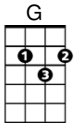

**CHORDS USED IN THIS "Down by the Riverside" traditional SONG**

Gonna [G]lay down my sword and shield  
Down by the riverside

[D7]Down by the riverside

[G]Down by the riverside

Gonna lay down my sword and shield

Down by the riverside

Ain't [D7]gonna study war no [G]more [G7]

Refrain:

I ain't gonna [C]study war no more

I ain't gonna [G]study war no more

[D7]Study war no [G]more

I ain't gonna [C]study war no more

I ain't gonna [G]study war no more

[D7]Study war no [G]more

Gonna [G]stick my sword in the golden sand

Down by the riverside

[D7]Down by the riverside

[G]Down by the riverside

Gonna stick my sword in the golden sand

Down by the riverside

Gonna [D7]study war no [G]more [G7]

Refrain

Gonna [G]put on my starry crown

Down by the riverside

[D7]Down by the riverside

[G]Down by the riverside

Gonna put on my starry crown

Down by the riverside

Gonna [D7]study war no [G]more [G7]