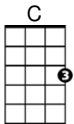

**CHORDS USED IN THIS "Down by the Riverside" traditional SONG**

Gonna [G]lay down my sword and shield  
Down by the riverside

[D7]Down by the riverside

[G]Down by the riverside

Gonna lay down my sword and shield

Down by the riverside

Ain't [D7]gonna study war no [G]more [G7]

Refrain:

I ain't gonna [C]study war no more

I ain't gonna [G]study war no more

[D7]Study war no [G]more

I ain't gonna [C]study war no more

I ain't gonna [G]study war no more

[D7]Study war no [G]more

Gonna [G]stick my sword in the golden sand

Down by the riverside

[D7]Down by the riverside

[G]Down by the riverside

Gonna stick my sword in the golden sand

Down by the riverside

Gonna [D7]study war no [G]more [G7]