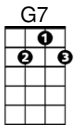

**CHORDS USED IN THIS "Down by the Riverside" traditional SONG**

Gonna [G]lay down my sword and shield  
Down by the riverside

[D7]Down by the riverside

[G]Down by the riverside

Gonna lay down my sword and shield

Down by the riverside

Ain't [D7]gonna study war no [G]more [G7]

Refrain:

I ain't gonna [C]study war no more

I ain't gonna [G]study war no more

[D7]Study war no [G]more

I ain't gonna [C]study war no more

I ain't gonna [G]study war no more

[D7]Study war no [G]more

Gonna [G]stick my sword in the golden sand

Down by the riverside

[D7]Down by the riverside

[G]Down by the riverside

Gonna stick my sword in the golden sand

Down by the riverside

Gonna [D7]study war no [G]more [G7]