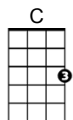

**CHORDS USED IN "Move It On Over" by Hank Williams**  
**THIS SONG**

[G]Came in last night at half past ten  
 That baby of mine wouldn't let me in  
 [C]So move it on over (move it on over)  
 [G]Move it on over (move it on over)  
 [D7]Move over little dog cause the [G]big dog's moving in

[G]She's changed the lock on my front door  
 My door key don't fit no more  
 [C]So get it on over (move it on over)  
 [G]Scoot it on over (move it on over)  
 [D7]Move over skinny dog cause the [G]fat dog's moving in