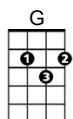

**CHORDS USED IN "Move It On Over" by Hank Williams**  
**THIS SONG**

[G]Came in last night at half past ten  
 That baby of mine wouldn't let me in  
 [C]So move it on over (move it on over)  
 [G]Move it on over (move it on over)  
 [D7]Move over little dog cause the [G]big dog's moving in

[G]She's changed the lock on my front door  
 My door key don't fit no more  
 [C]So get it on over (move it on over)  
 [G]Scoot it on over (move it on over)  
 [D7]Move over skinny dog cause the [G]fat dog's moving in