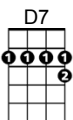

**CHORDS USED IN "Move It On Over" by Hank Williams**  
**THIS SONG**

[G]Came in last night at half past ten  
 That baby of mine wouldn't let me in  
 [C]So move it on over (move it on over)  
 [G]Move it on over (move it on over)  
 [D7]Move over little dog cause the [G]big dog's moving in

[G]She's changed the lock on my front door  
 My door key don't fit no more  
 [C]So get it on over (move it on over)  
 [G]Scoot it on over (move it on over)  
 [D7]Move over skinny dog cause the [G]fat dog's moving in