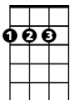

CHORDS USED IN
THIS SONG

"Rocket Man" by Elton John and Bernie Taupin

Verse 1:

[Em]She packed my bags last night, pre-[A]flight
[Em]Zero hour, nine [A]AM
[C]And I'm gonna be [G]high as a [Am]kite by [D]then
[Em]I miss the earth so much, I [A]miss my wife
[Em]It's lonely out in [A]space
[C]On such a [G]timeless [Am]flight [D]

Chorus:

[G]And I think it's gonna be a long long [C]time
Til touchdown brings me 'round to [G]find
I'm not the man they think I am at [C]home
Oh no, no, [G]no, I'm a [A]rocket man
[C]Rocket man, burnin' out his fuse up [G]here alone

Chorus:

[G]And I think it's gonna be a long long [C]time
Til touchdown brings me 'round to [G]find
I'm not the man they think I am at [C]home
Oh no, no, [G]no, I'm a [A]rocket man

[C]And I think it's gonna be a [G]long long time
[C]And I think it's gonna be a [G]long long time