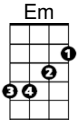

CHORDS USED IN
THIS SONG

"Rocket Man" by Elton John and Bernie Taupin

Verse 1:

[Em]She packed my bags last night, pre-[A]flight
[Em]Zero hour, nine [A]AM
[C]And I'm gonna be [G]high as a [Am]kite by [D]then
[Em]I miss the earth so much, I [A]miss my wife
[Em]It's lonely out in [A]space
[C]On such a [G]timeless [Am]flight [D]

Chorus:

[G]And I think it's gonna be a long long [C]time
Til touchdown brings me 'round to [G]find
I'm not the man they think I am at [C]home
Oh no, no, [G]no, I'm a [A]rocket man
[C]Rocket man, burnin' out his fuse up [G]here alone