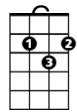

CHORDS USED IN
THIS SONG

"Rocket Man" by Elton John and Bernie Taupin

Verse 1:

[Em]She packed my bags last night, pre-[A]flight
[Em]Zero hour, nine [A]AM
[C]And I'm gonna be [G]high as a [Am]kite by [D]then
[Em]I miss the earth so much, I [A]miss my wife
[Em]It's lonely out in [A]space
[C]On such a [G]timeless [Am]flight [D]

Chorus:

[G]And I think it's gonna be a long long [C]time
Til touchdown brings me 'round to [G]find
I'm not the man they think I am at [C]home
Oh no, no, [G]no, I'm a [A]rocket man
[C]Rocket man, burnin' out his fuse up [G]here alone

Chorus:

[G]And I think it's gonna be a long long [C]time
Til touchdown brings me 'round to [G]find
I'm not the man they think I am at [C]home
Oh no, no, [G]no, I'm a [A]rocket man

[C]And I think it's gonna be a [G]long long time
[C]And I think it's gonna be a [G]long long time