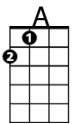

CHORDS USED IN
THIS SONG

"Rocket Man" by Elton John and Bernie Taupin

Verse 1:

[Em]She packed my bags last night, pre-[A]flight
[Em]Zero hour, nine [A]AM
[C]And I'm gonna be [G]high as a [Am]kite by [D]then
[Em]I miss the earth so much, I [A]miss my wife
[Em]It's lonely out in [A]space
[C]On such a [G]timeless [Am]flight [D]

Chorus:

[G]And I think it's gonna be a long long [C]time
Til touchdown brings me 'round to [G]find
I'm not the man they think I am at [C]home
Oh no, no, [G]no, I'm a [A]rocket man
[C]Rocket man, burnin' out his fuse up [G]here alone