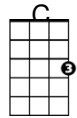

CHORDS USED IN
THIS SONG

"Rocket Man" by Elton John and Bernie Taupin

Verse 1:

[Em]She packed my bags last night, pre-[A]flight
[Em]Zero hour, nine [A]AM
[C]And I'm gonna be [G]high as a [Am]kite by [D]then
[Em]I miss the earth so much, I [A]miss my wife
[Em]It's lonely out in [A]space
[C]On such a [G]timeless [Am]flight [D]

Chorus:

[G]And I think it's gonna be a long long [C]time
Til touchdown brings me 'round to [G]find
I'm not the man they think I am at [C]home
Oh no, no, [G]no, I'm a [A]rocket man
[C]Rocket man, burnin' out his fuse up [G]here alone