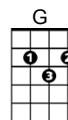

Chorus:

[D]Sweet [C]home Ala[G]bama
[D]Where the [C]skies are so [G]blue
[D]Sweet [C]home Ala[G]bama
[D]Lord, I'm [C]coming home to [G]you

[D]In Birming[C]ham they love the [G]Gov'nor
[D]Now we all [C]did what we could [G]do
[D]Now Water[C]gate does not [G]bother me
[D]Does your [C]conscience bother [G]you?

Tell the truth!

Chorus

[D]Now Muscle [C]Shoals has got the [G]Swampers
[D]And they've been [C]known to pick a tune or [G]two
[D]Lord they [C]get me off [G]so much
[D]They pick me [C]up when I'm feeling [G]blue

Now how about you?

Chorus

Go [back](#) to Ukulele Boogaloo Songbook.