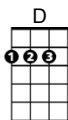

**CHORDS USED IN "Sweet Home Alabama" by Lynryd Skynryd
THIS SONG**

[D]Big [C]wheels keep on [G]turning
 [D]Carry me [C]home to see my [G]kin
 [D]Singing [C]songs about the [G]Southland
 [D]I miss ole [C]'bamy once a[G]gain

And I think it's a sin

[D]Well I heard [C]Mister Young sing a[G]bout her
 [D]Well I heard ol' [C]Neil put her [G]down
 [D]Well I hope Neil [C]Young will re[G]member
 [D]A southern [C]man don't need him around any[G]how